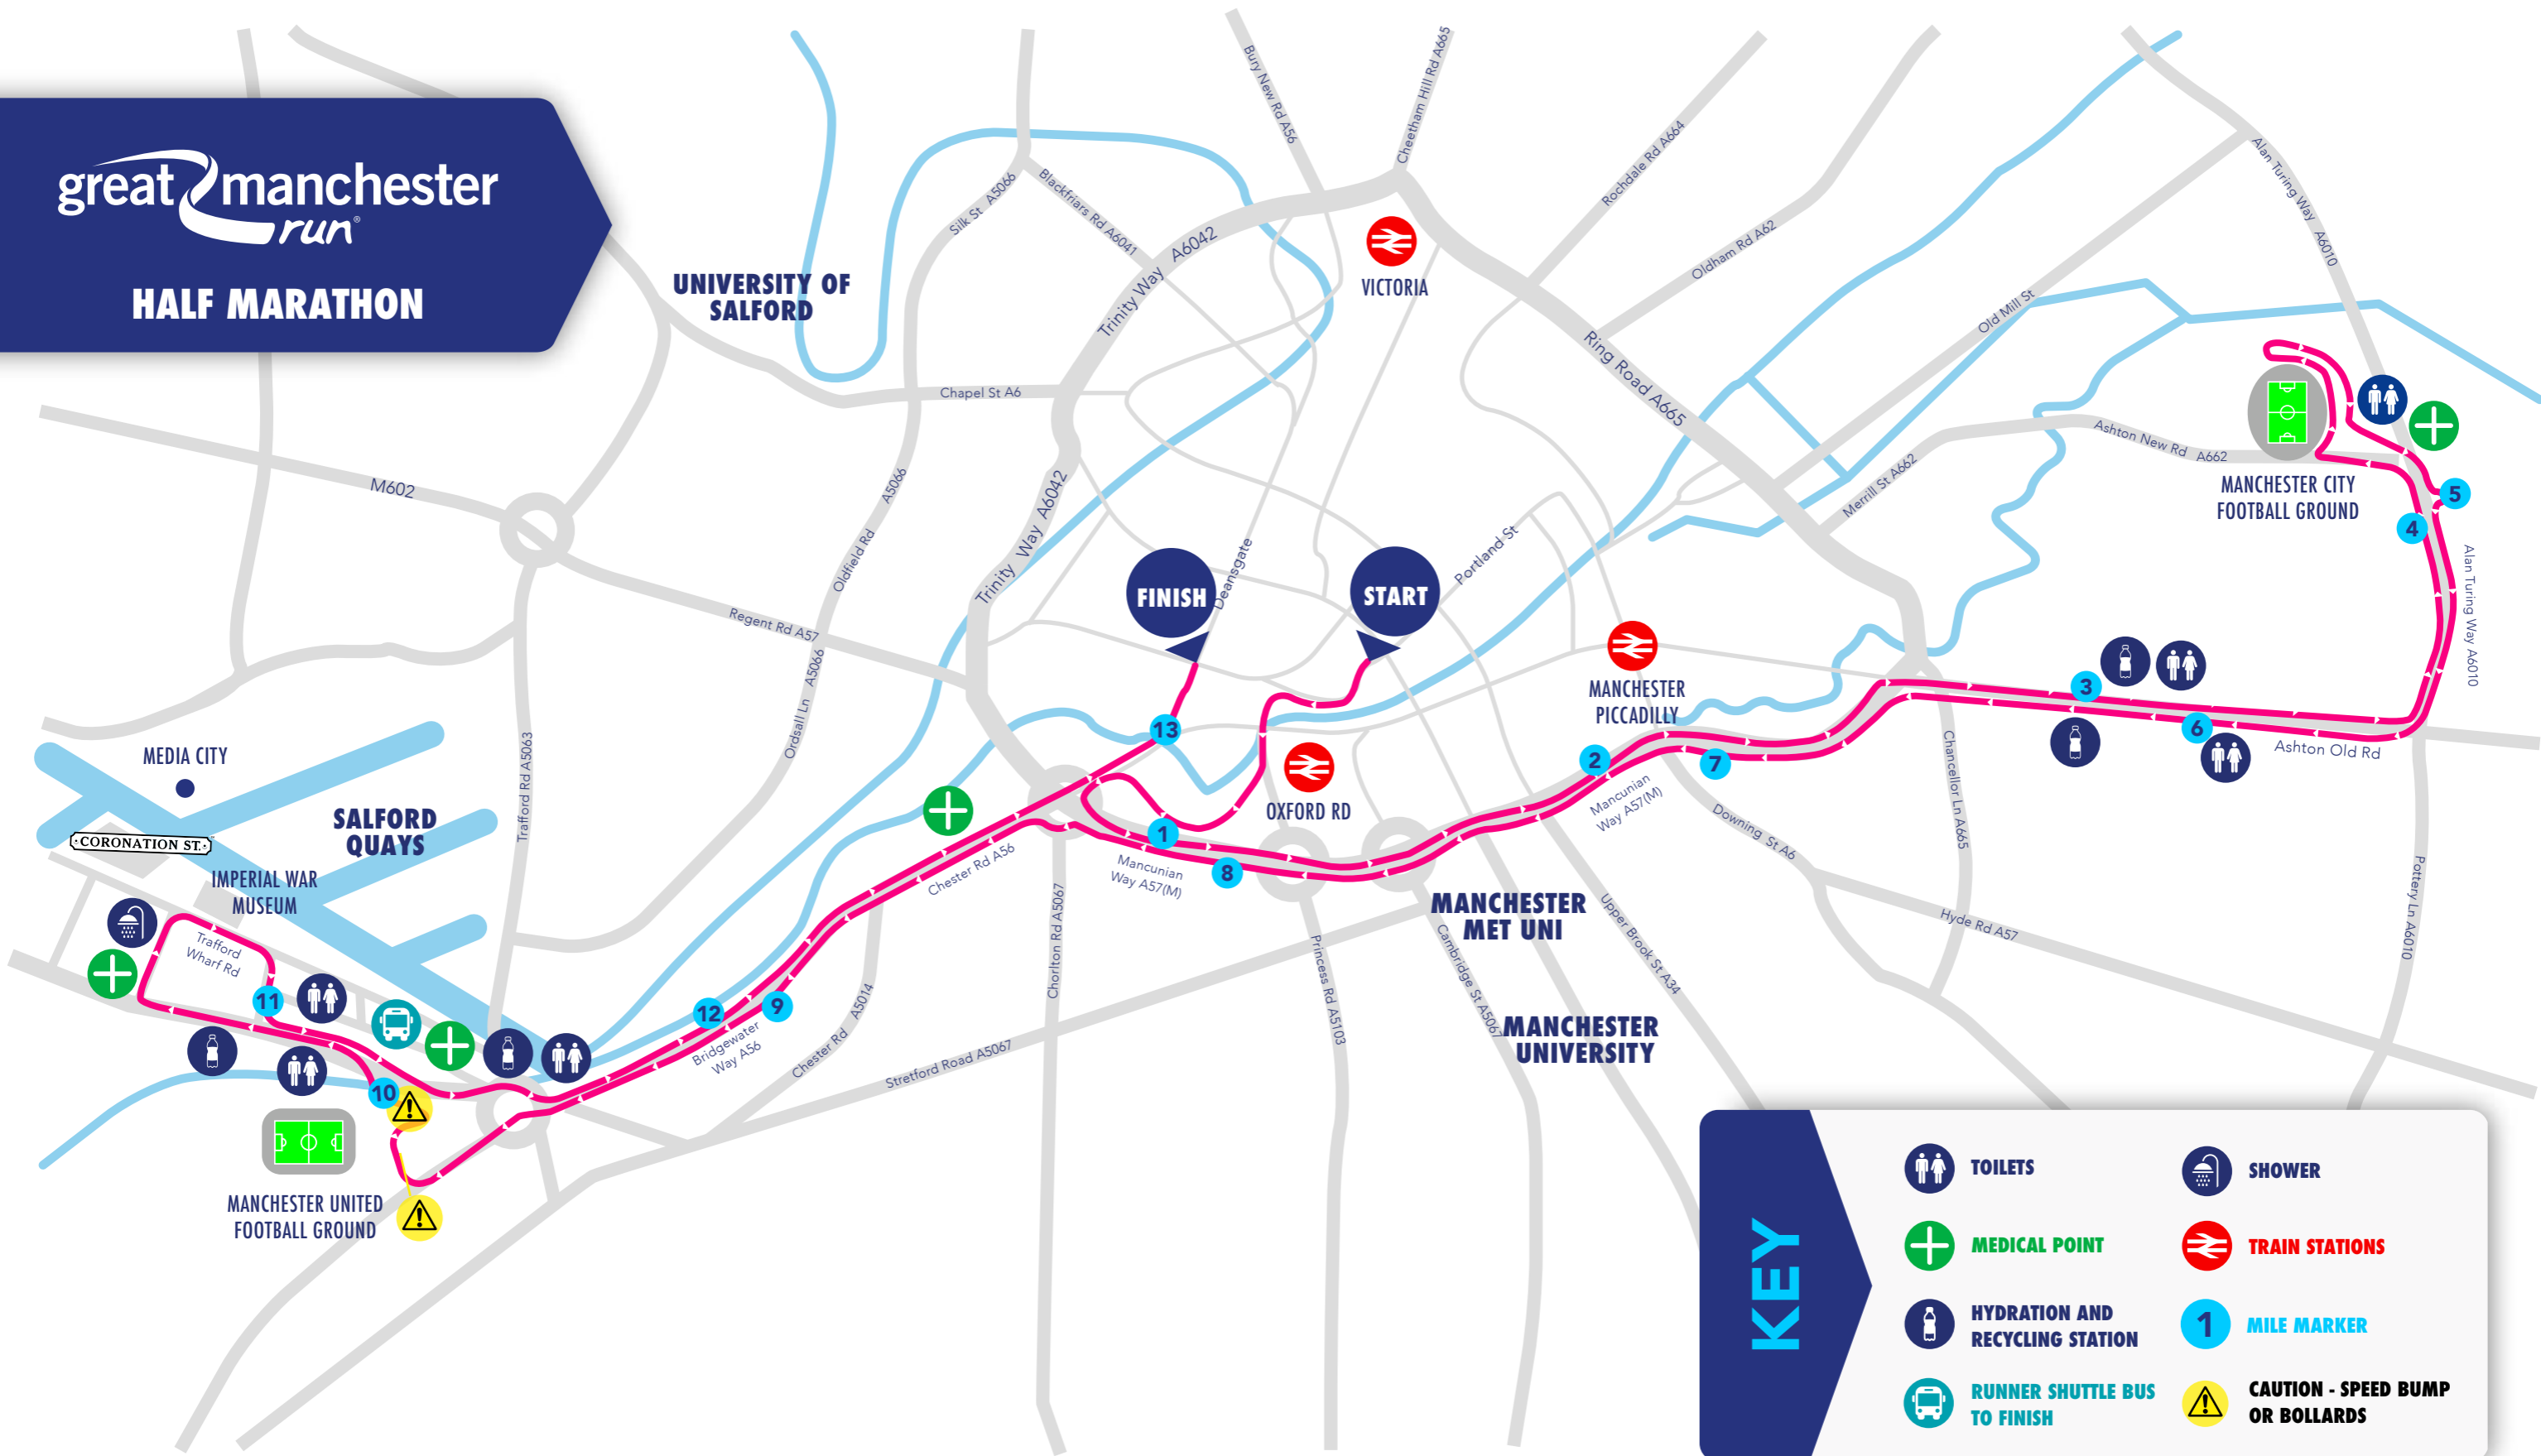

great manchester run

HALF MARATHON

KEY

<ul style="list-style-type: none"> TOILETS MEDICAL POINT HYDRATION AND RECYCLING STATION RUNNER SHUTTLE BUS TO FINISH 	<ul style="list-style-type: none"> SHOWER TRAIN STATIONS MILE MARKER CAUTION - SPEED BUMP OR BOLLARDS
---	---