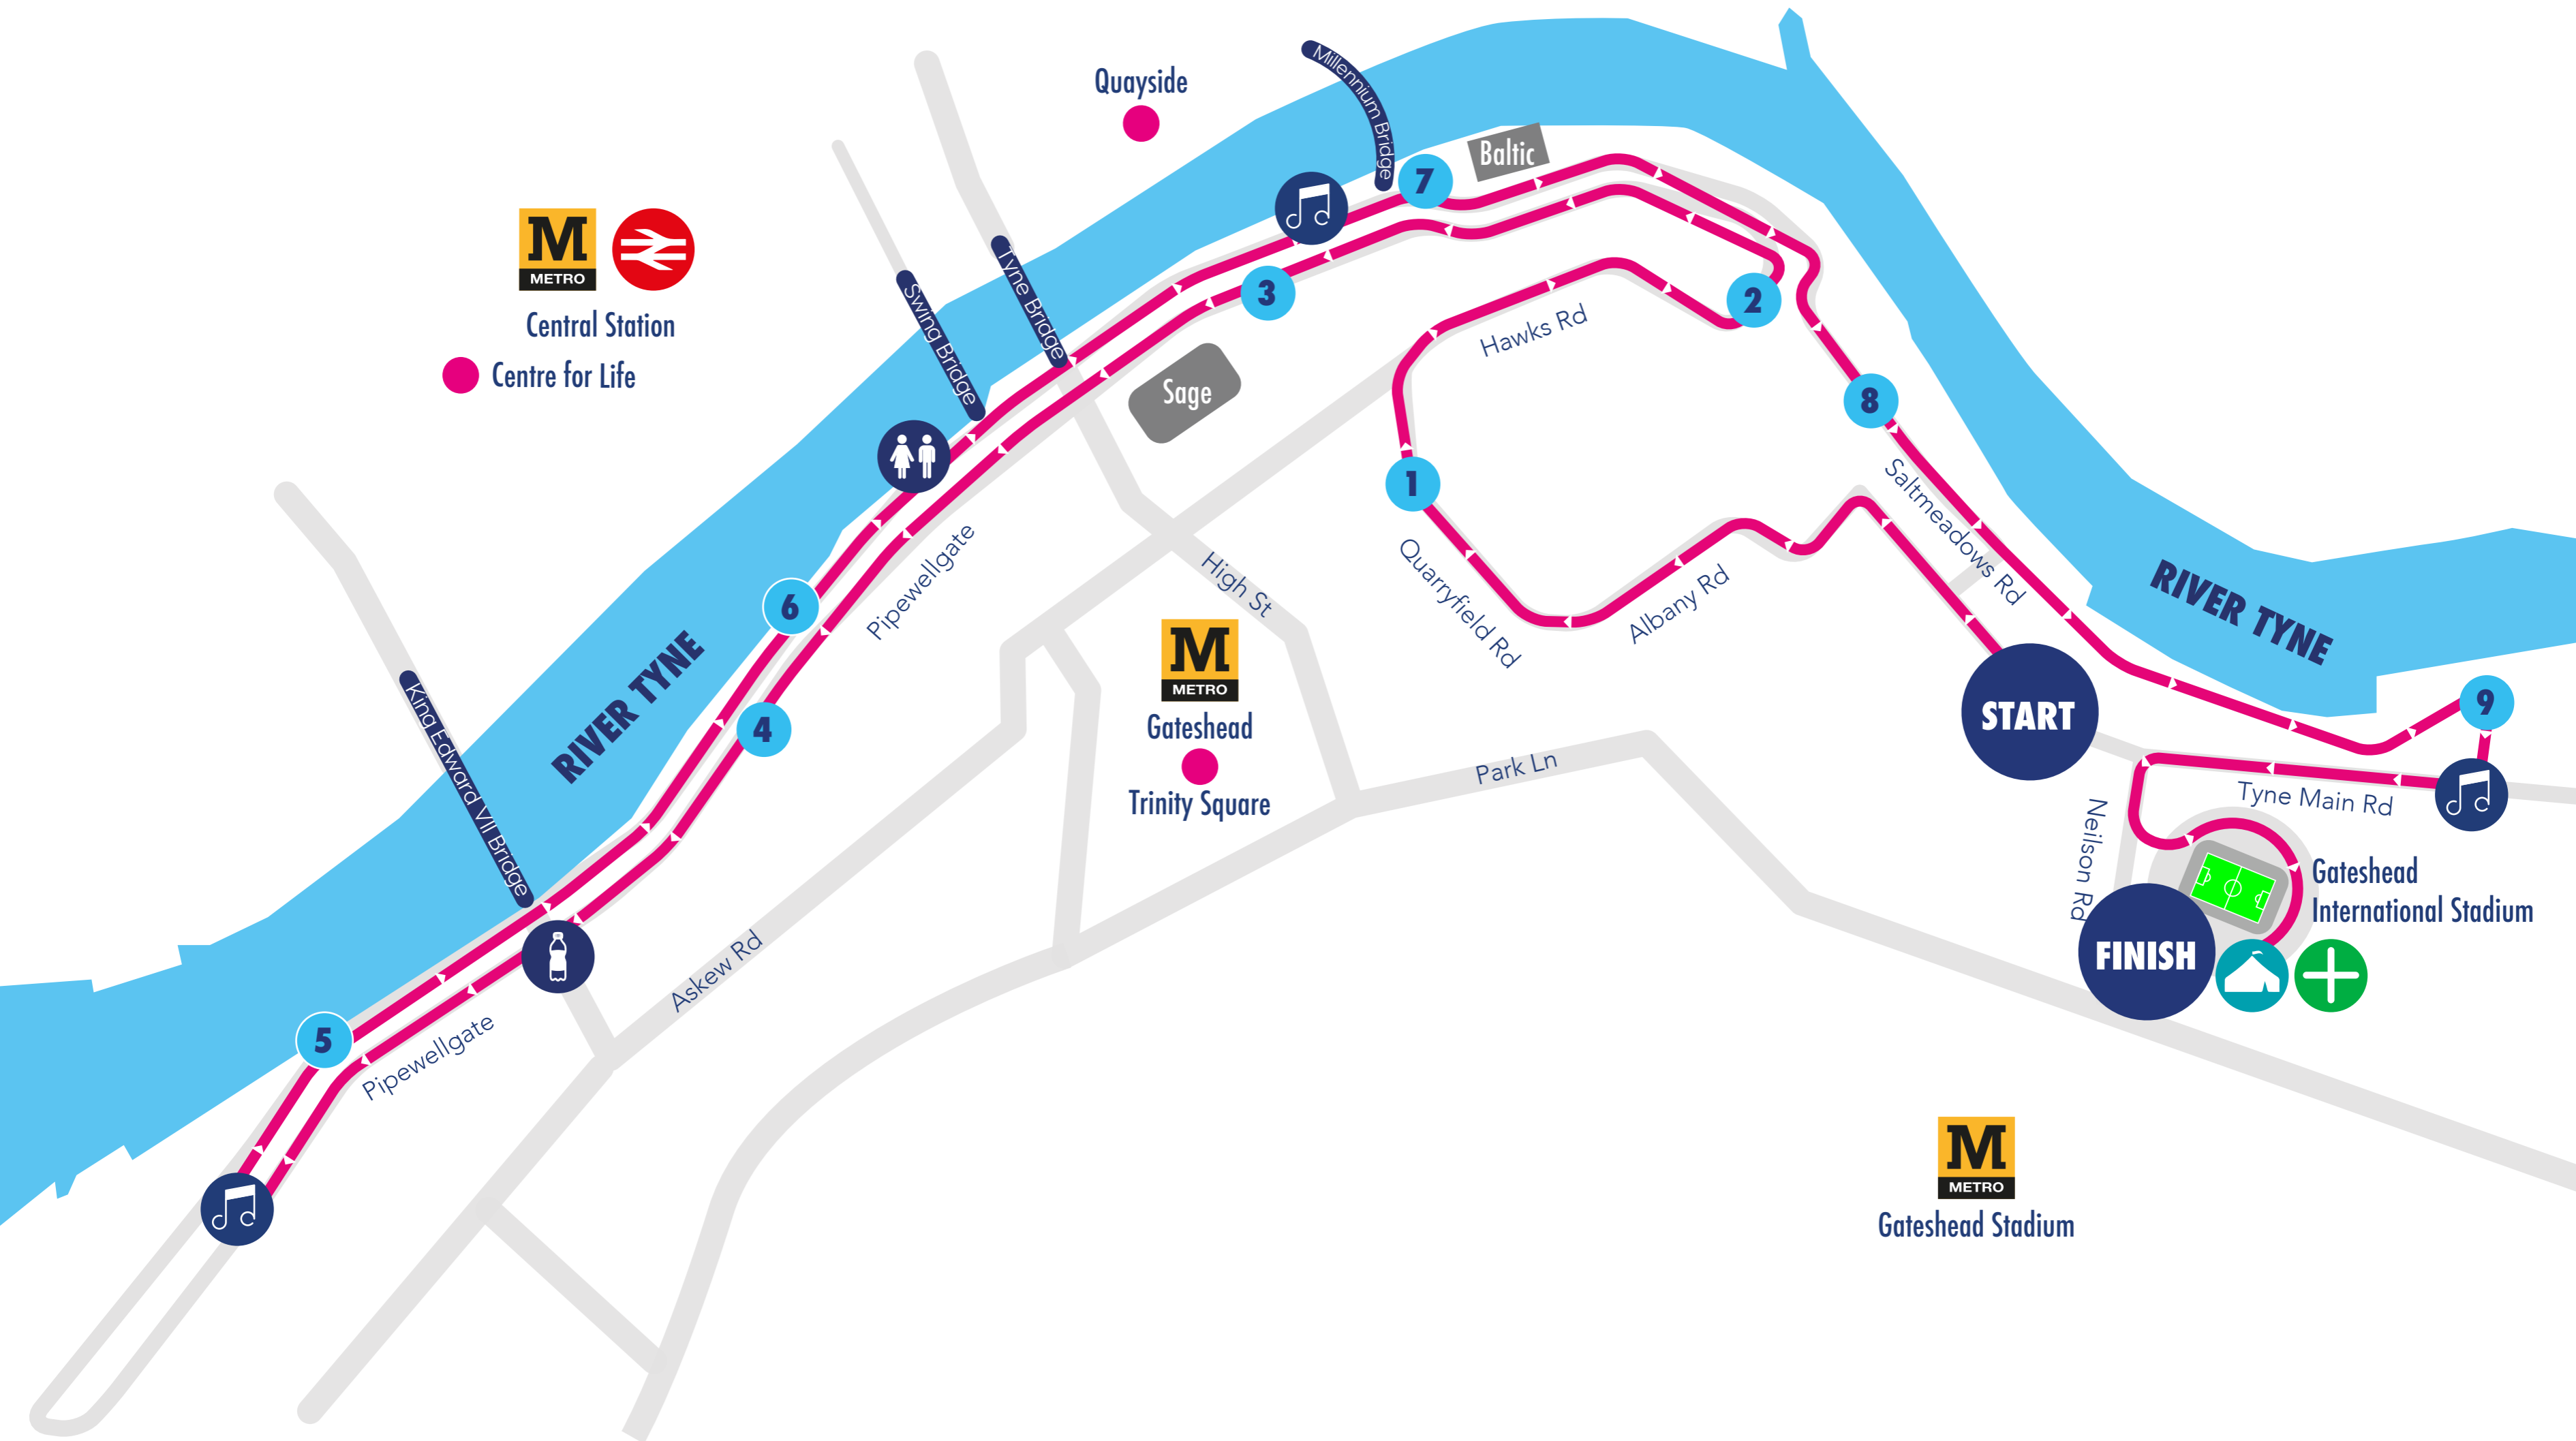

great north 10k Gateshead

KEY

- EVENT & CHARITY VILLAGE
- MEDICAL POINT
- HYDRATION AND RECYCLING STATION
- MUSIC ZONE
- 1 KM MARKER
- TOILETS

- Central Station
- Centre for Life

Gateshead Stadium