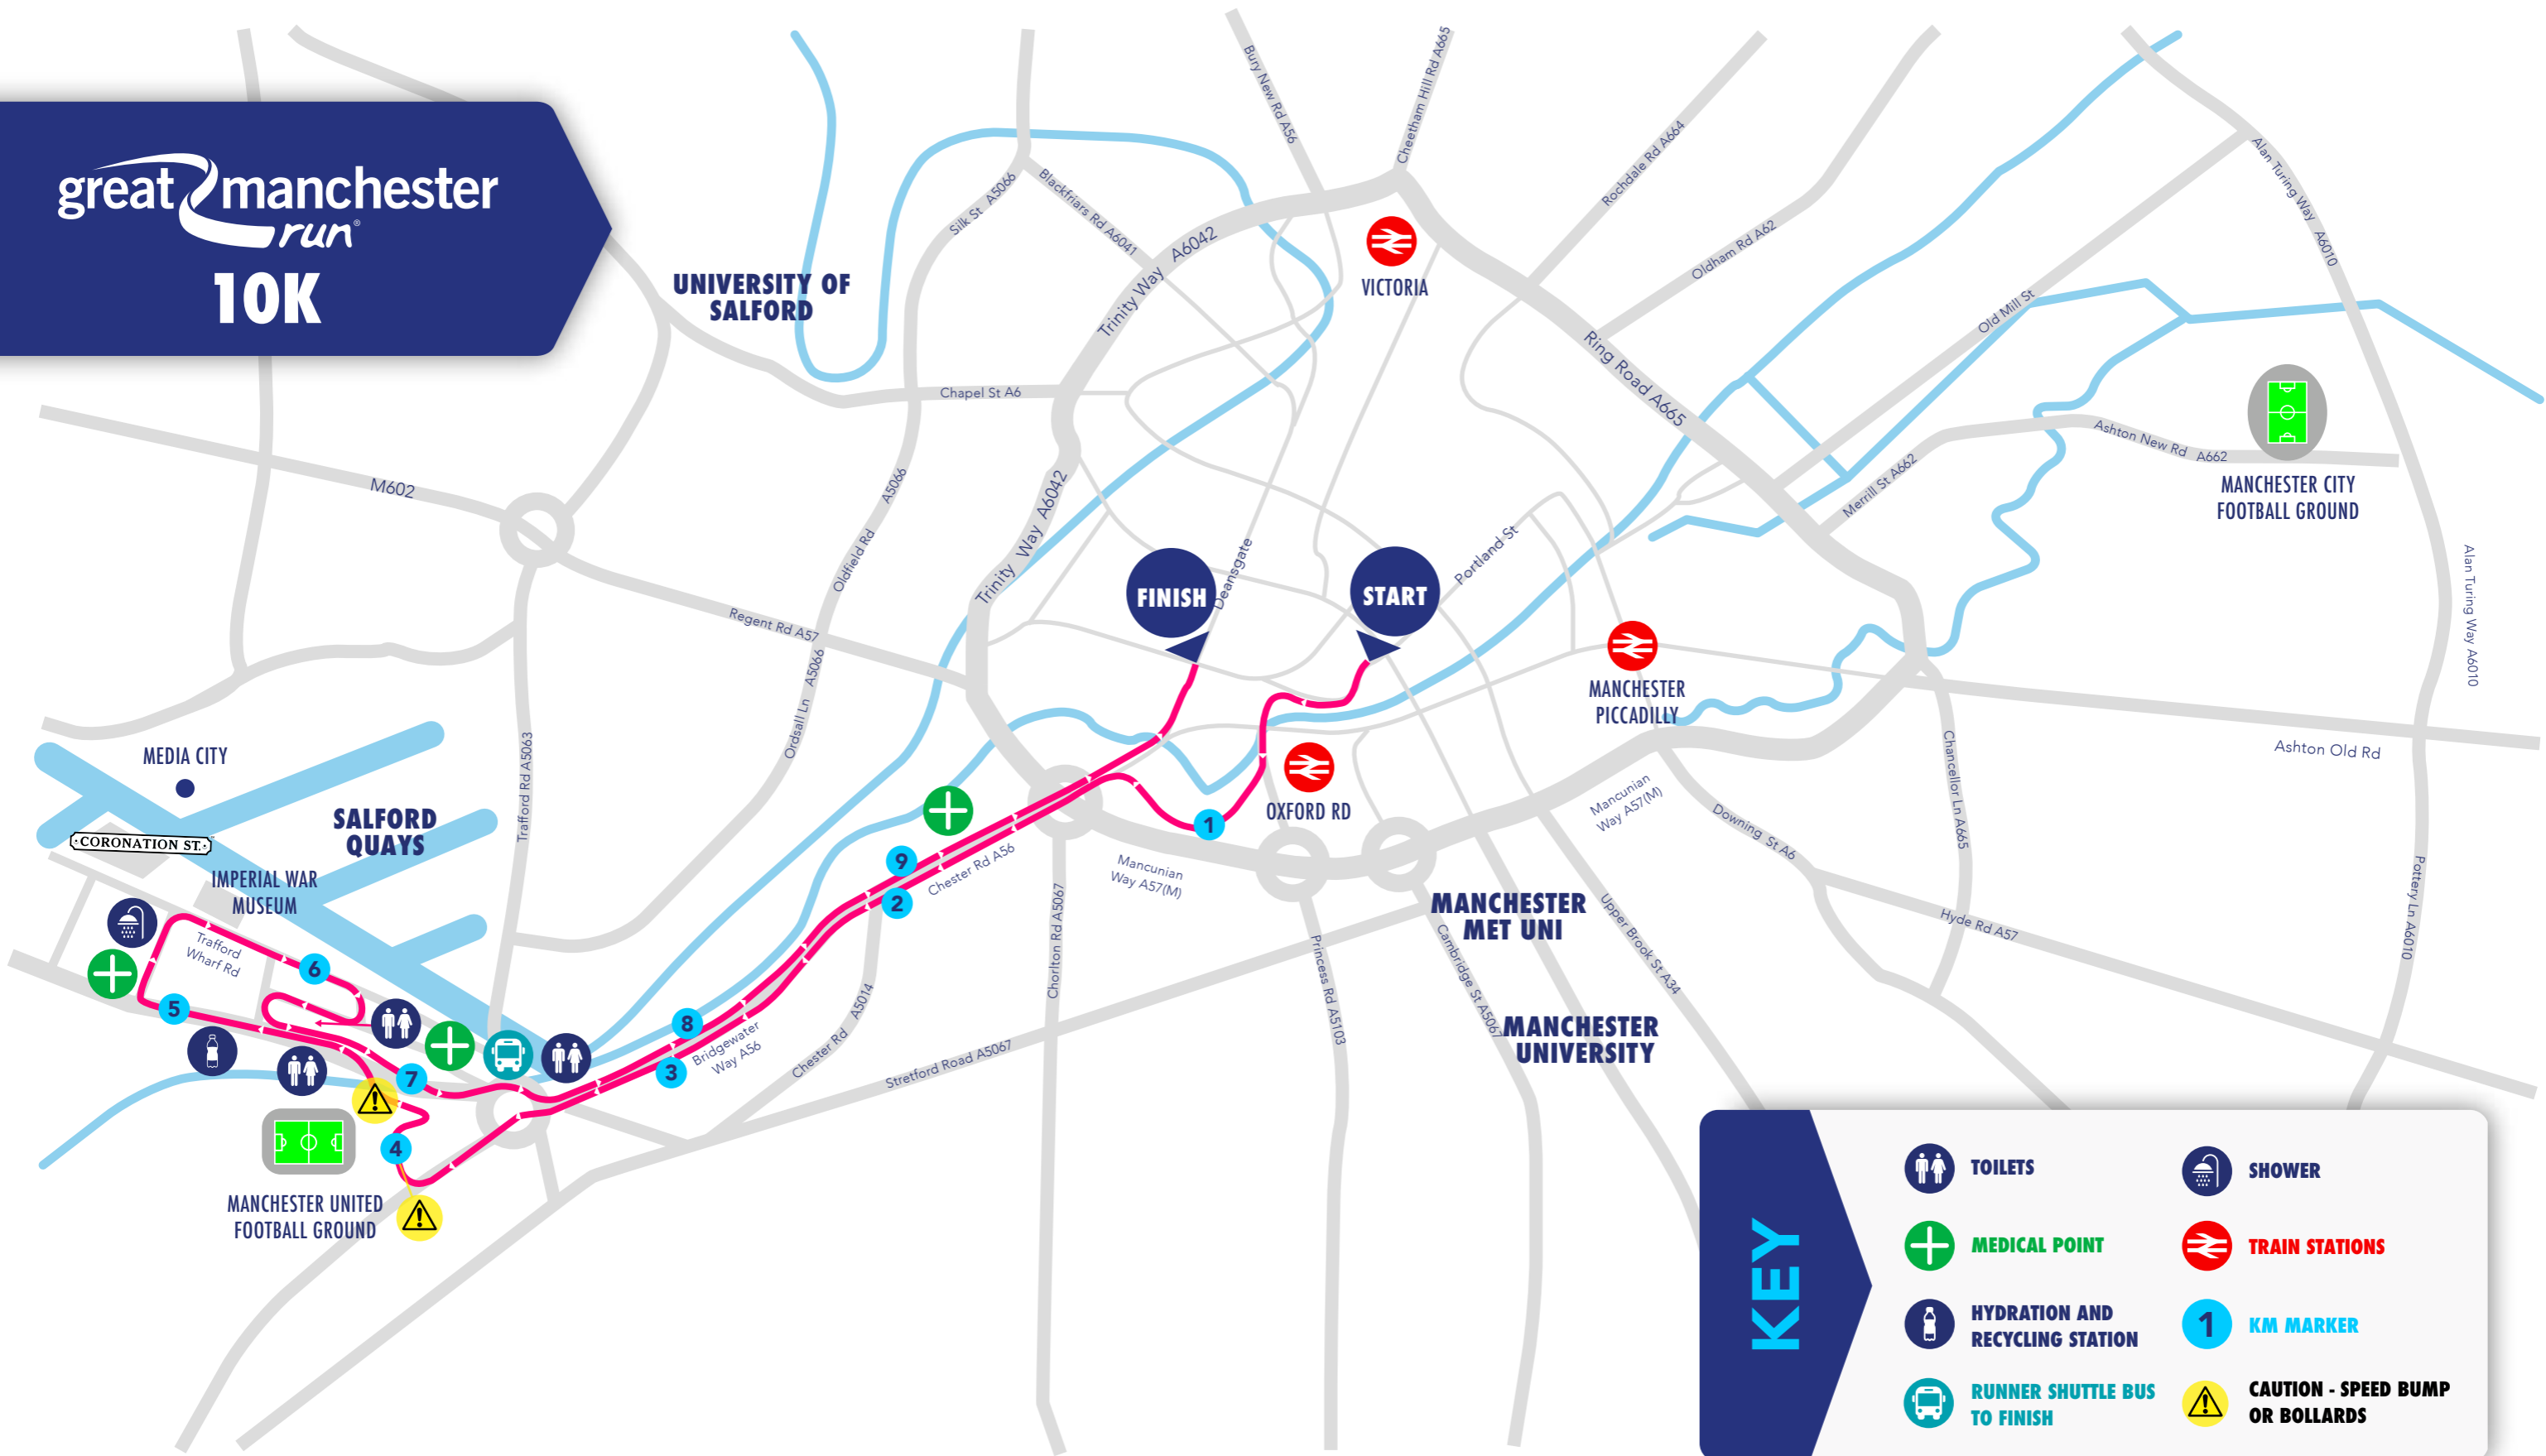

great manchester run[®] 10K

KEY

	TOILETS		SHOWER
	MEDICAL POINT		TRAIN STATIONS
	HYDRATION AND RECYCLING STATION		1 KM MARKER
	RUNNER SHUTTLE BUS TO FINISH		CAUTION - SPEED BUMP OR BOLLARDS