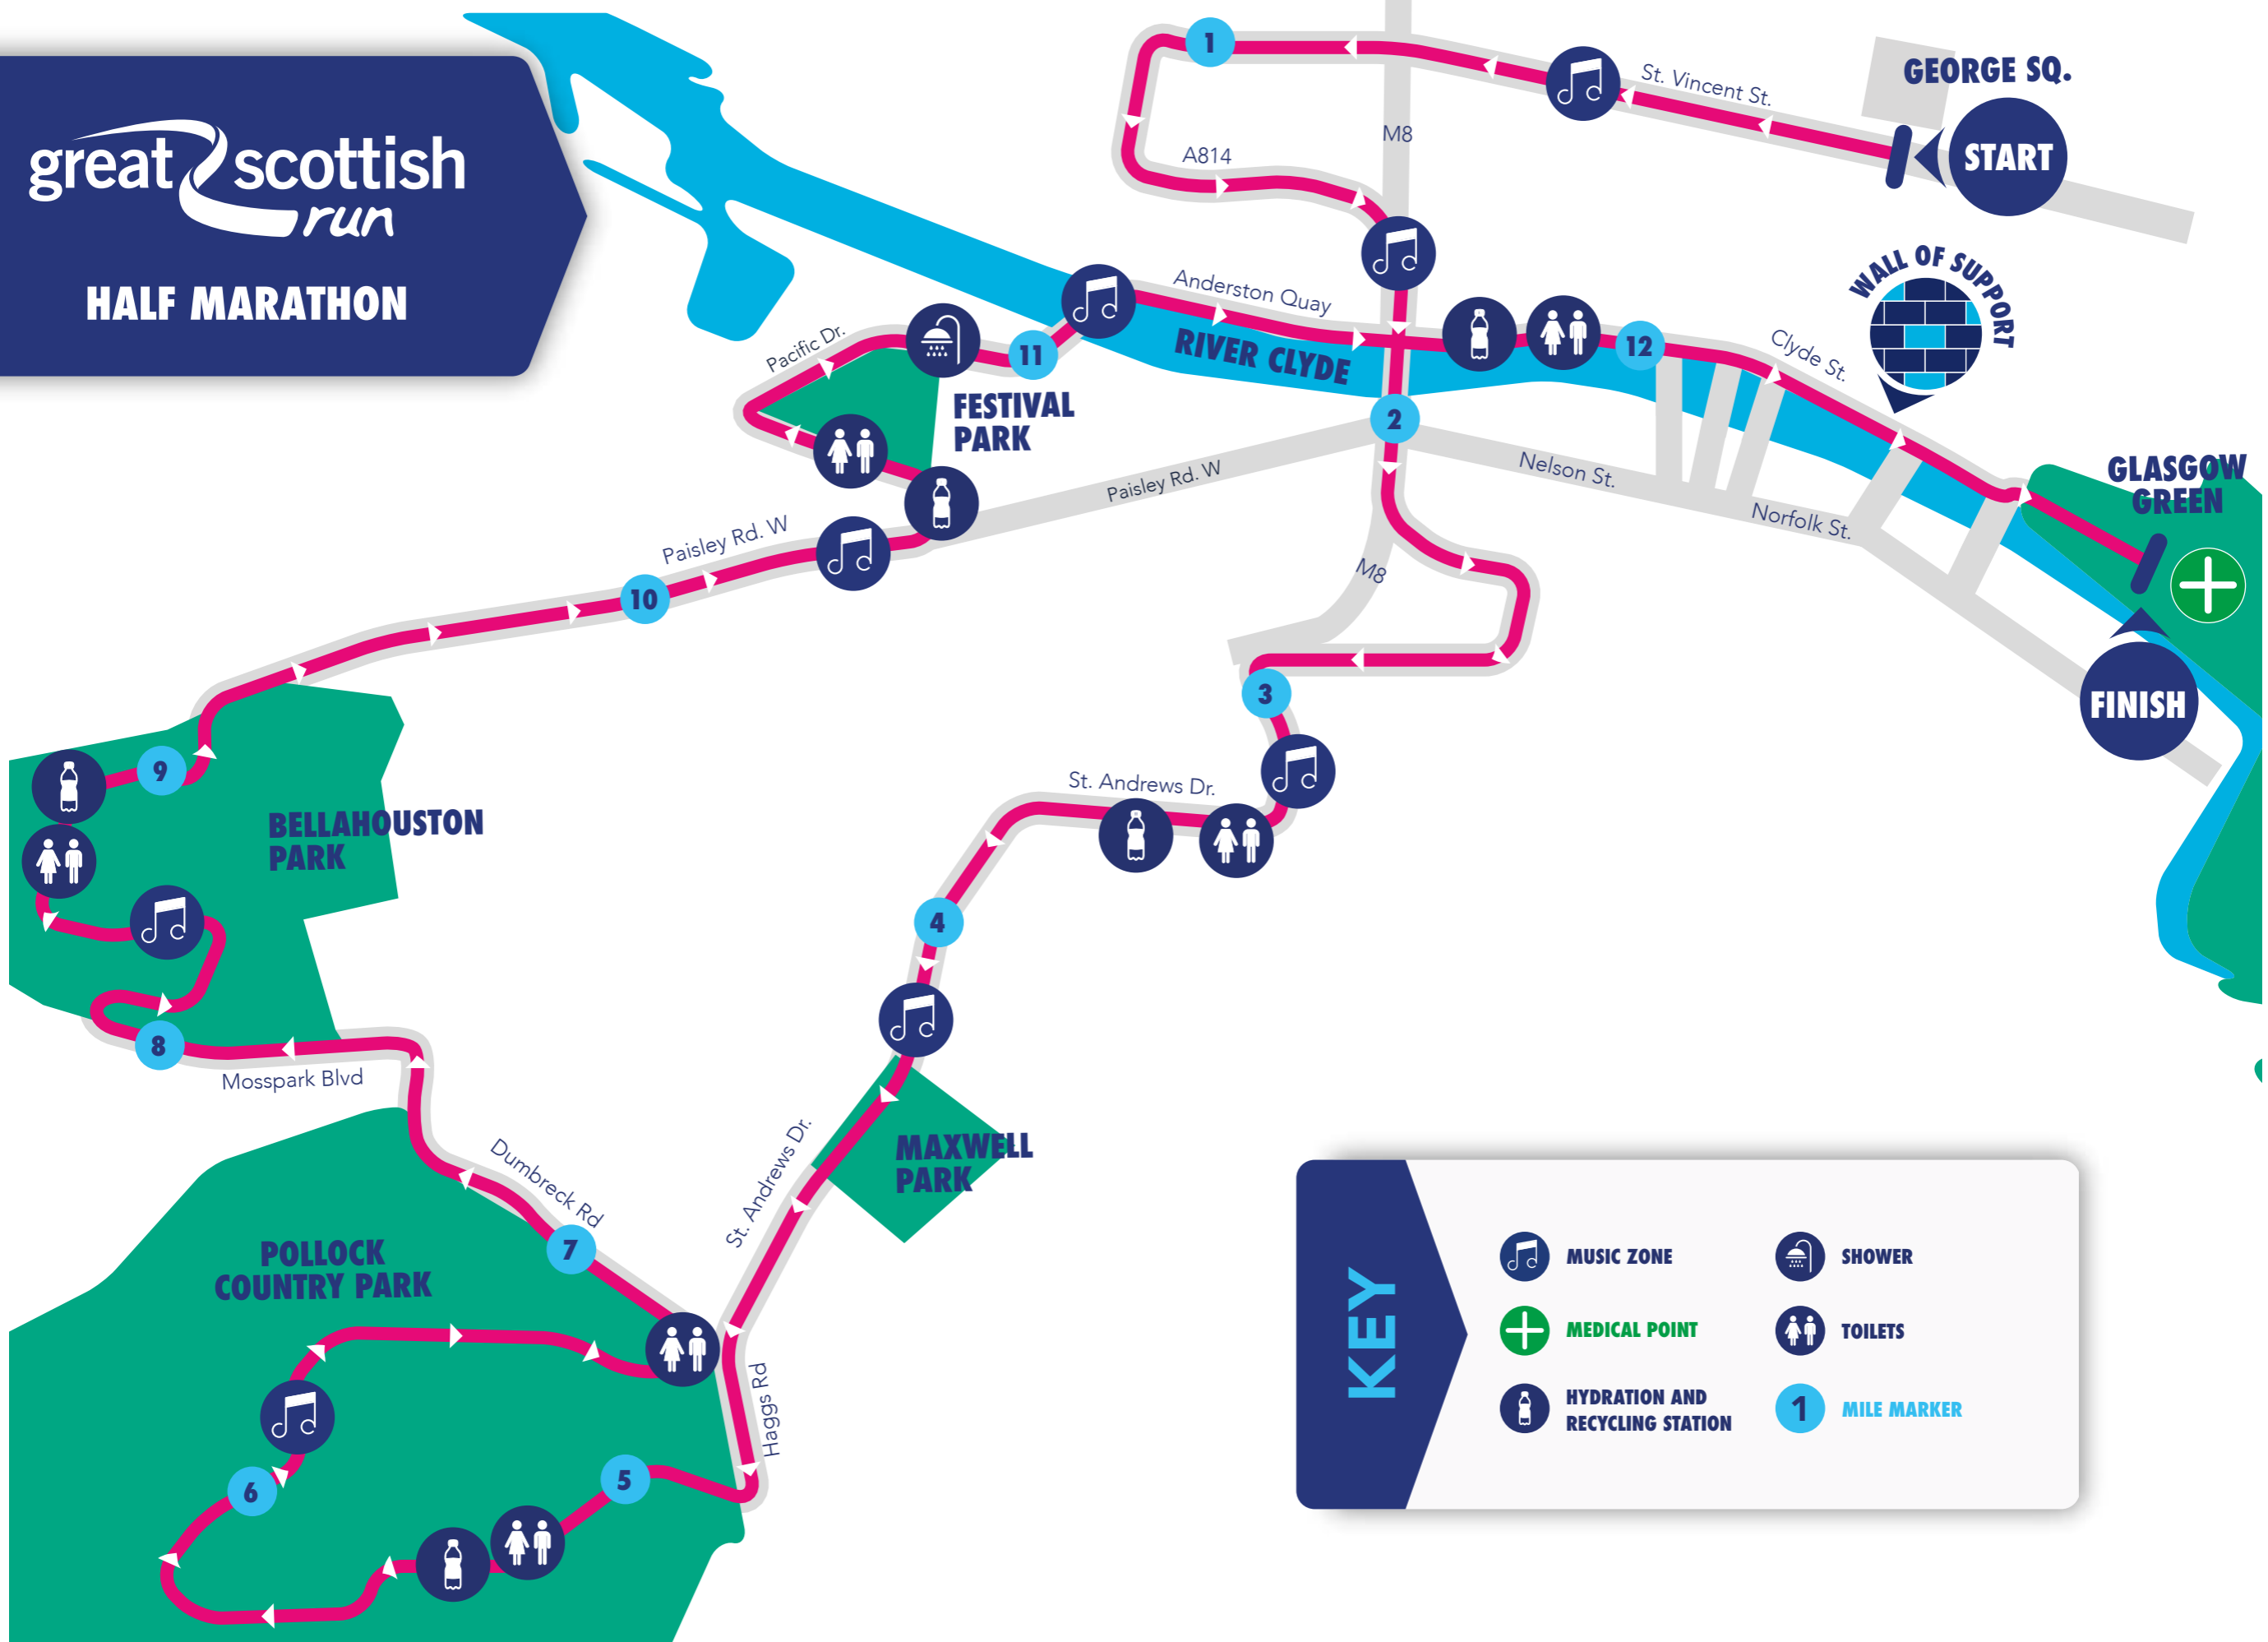

# great scottish run

## HALF MARATHON

### KEY

MUSIC ZONE	SHOWER
MEDICAL POINT	TOILETS
HYDRATION AND RECYCLING STATION	MILE MARKER