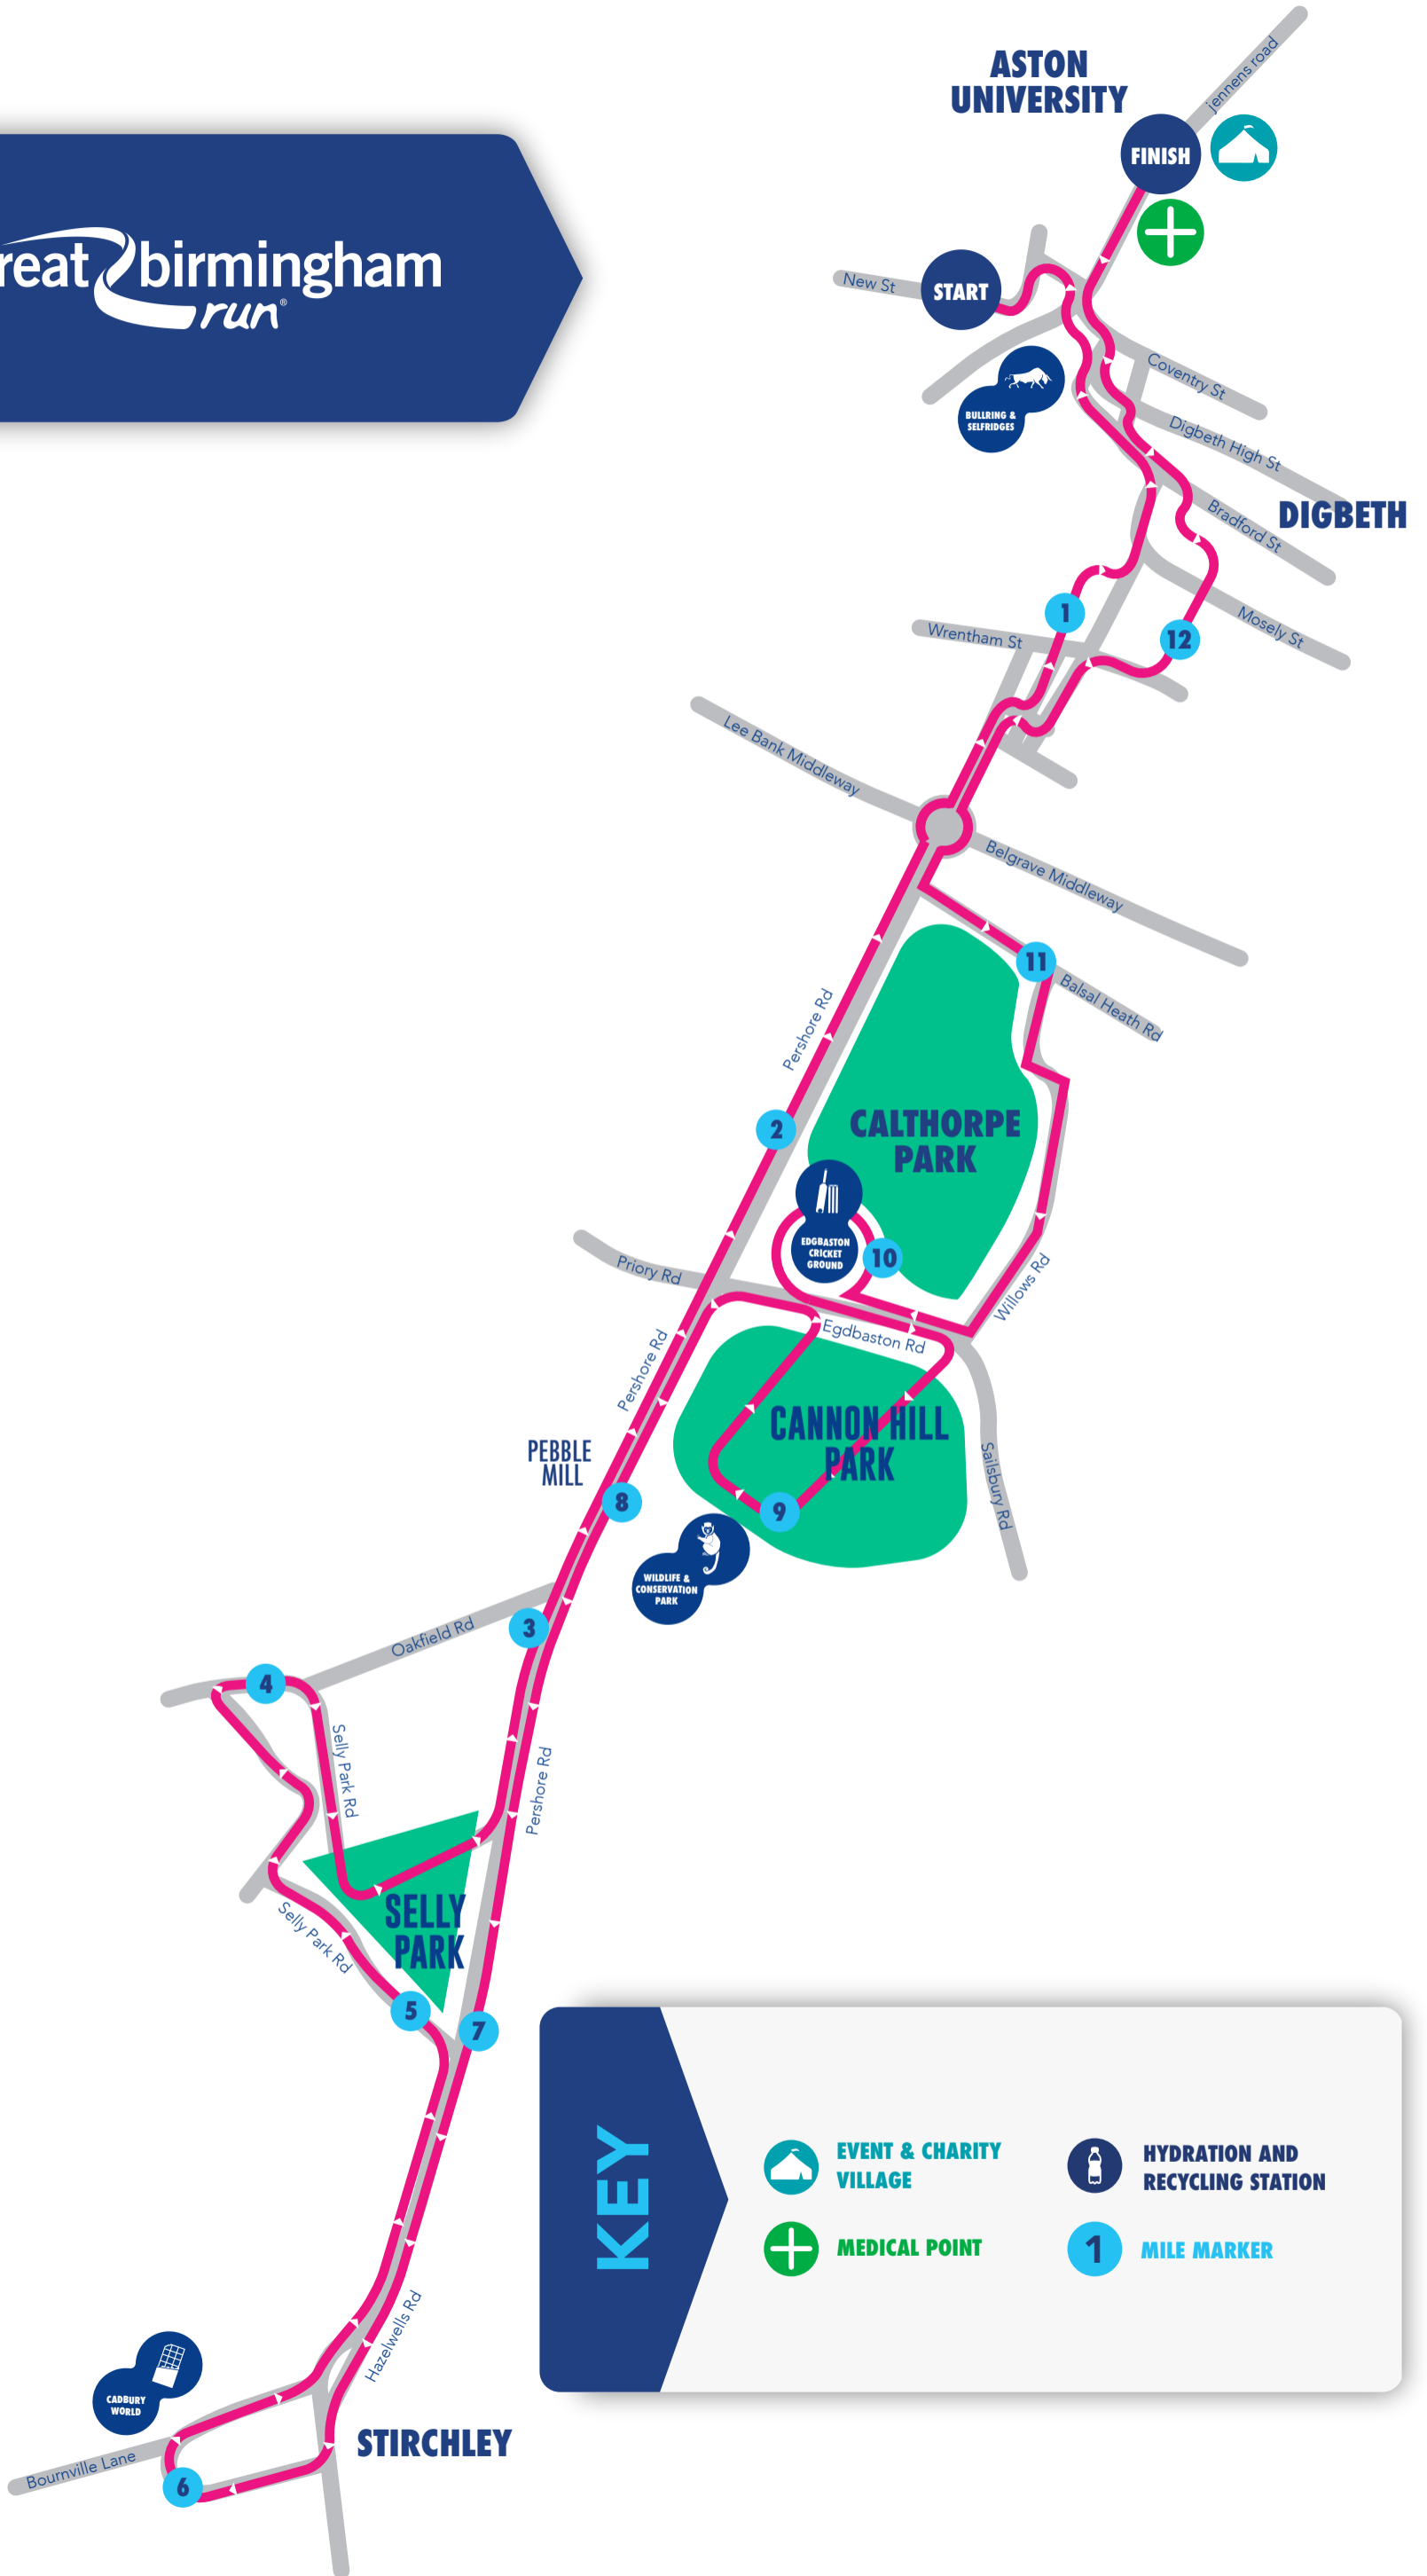

great **birmingham**
run

KEY

EVENT & CHARITY VILLAGE

HYDRATION AND RECYCLING STATION

MEDICAL POINT

MILE MARKER